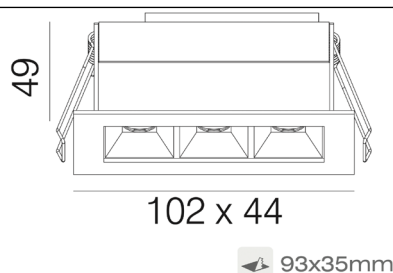

ziilUXE

Slim Series

Origin

Specifications:

Power :	6W / 12W / 16W / 20W
Performance :	300lm / 600lm / 900lm / 1200lm
Efficacy :	50 / 50 / 56 / 60lm/W
Operating Current :	500mA
Beam Angle :	45°
CRI :	>80
Input Voltage :	200-240VAC
Output Voltage :	9VDC / 18VDC / 27VDC / 36VDC
Available CT :	3000-4000K
LED type :	SMD
Material :	Aluminum alloy
Protection rating :	IP20 Class 2
Dimmable :	Triac
Lumen maintenance:	50,000Hrs
Warranty:	5 years

Origin Slim 3

Origin Slim 6