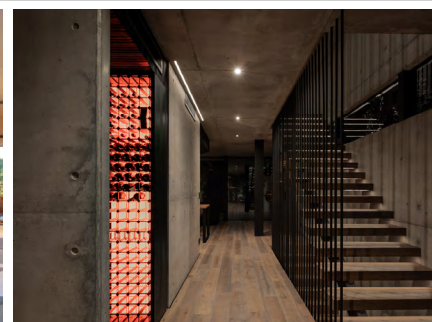

ziilUXE

Modular 13

Origin

Specifications:

Power :	13w (Total 14.5w inc. LED Driver)
Performance :	1035lm (3000K) 1100lm (4000K)
Efficacy :	80lm/W
Operating Current :	350mA
Beam Angle :	65° (Frosted lens)
CRI :	93
Input Voltage :	100-240VAC
Output Voltage :	36VDC
Power factor :	> 0.95
Available CT :	3000-4000K
LED type :	Sharp COB
Material :	Aluminum alloy
Protection rating :	IP44 Class 2
Dimmable :	Yes
Lumen maintennce:	50,000Hrs
Warranty:	5 years