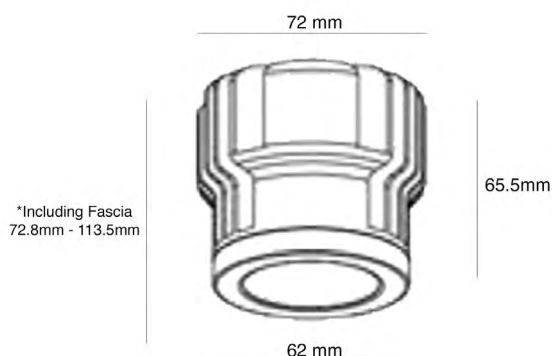

ziilUXE

Modular 13

Origin

Specifications:

Power :	13w (Total 14.5w inc. LED Driver)
Performance :	1035lm (3000K) 1100lm (4000K)
Efficacy :	80lm/W
Operating Current :	350mA
Beam Angle :	65° (Frosted lens)
CRI :	93
Input Voltage :	100-240VAC
Output Voltage :	36VDC
Power factor :	> 0.95
Available CT :	3000-4000K
LED type :	Sharp COB
Material :	Aluminum alloy
Protection rating :	IP44 Class 2
Dimmable :	Yes
Lumen maintennce:	50,000Hrs
Warranty:	5 years

Description:

The Origin Modular 13 series provide a high CRI, high output downlighting solution available in a variety of fascia styles, colours and colour temperatures. this product can be utilized to suit residential, retail and commercial applications.

Features:

- Adopts high quality, CRI 93 Sharp LED chips.
- Black Aluminium Alloy integrated heat sync for efficient dissipation to maximise lifespan.
- Standalone LED Driver with large input terminals for efficient installation and serviceability.
- Frosted lens for visual comfort.
- Easy to install, various twist-lock fascias available to accommodate a wide range of design styles.