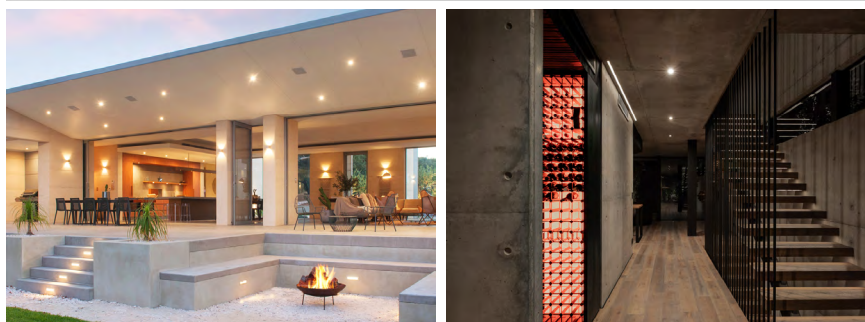

Description:

The Origin Modular 13 series provide a high CRI, high output downlighting solution available in a variety of fascia styles, colours and colour temperatures. this product can be utilized to suit residential, retail and commercial applications.