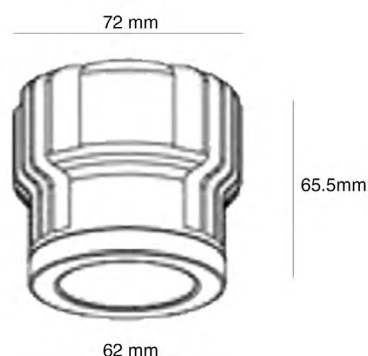

Features:

- Adopts high quality, CRI 93 Sharp LED chips.
- Black Aluminium Alloy integrated heat sync for efficient dissipation to maximise lifespan.
- Standalone LED Driver with large input terminals for efficient installation and serviceability.
- Frosted lens for visual comfort.
- Easy to install, various twist-lock fascias available to accommodate a wide range of design styles.