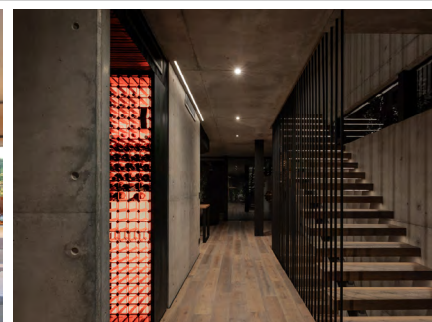

Description:

The Origin Modular 13 series provide a high CRI, high output downlighting solution available in a variety of fascia styles, colours and colour temperatures. this product can be utilized to suit residential, retail and commercial applications.