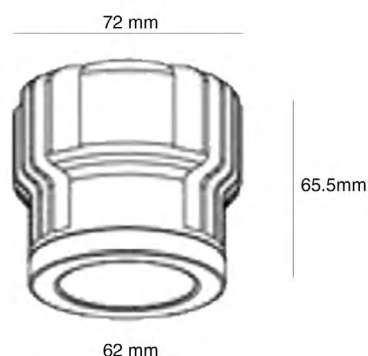

*Including Fascia
72.8mm - 113.5mm