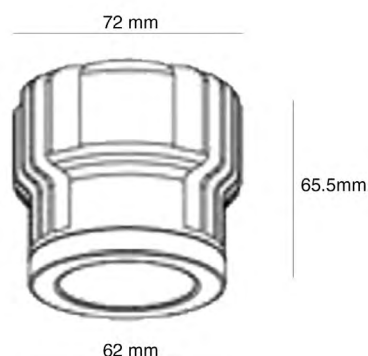

#### Specifications:

Power :	13w (Total 14.5w inc. LED Driver)
Performance :	1035lm (3000K) 1100lm (4000K)
Efficacy :	80lm/W
Operating Current :	350mA
Beam Angle :	65° (Frosted lens)
CRI :	93
Input Voltage :	100-240VAC
Output Voltage :	36VDC
Power factor :	> 0.95
Available CT :	3000-4000K
LED type :	Sharp COB
Material :	Aluminum alloy
Protection rating :	IP44 Class 2
Dimmable :	Yes
Lumen maintennce:	50,000Hrs
Warranty:	5 years

\*Including Fascia  
72.8mm - 113.5mm