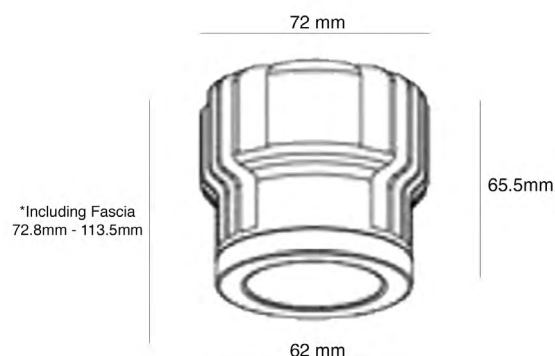

ziilUXE

Modular 13

Origin

Specifications:

Power :	13w (Total 14.5w inc. LED Driver)
Performance :	1035lm (3000K) 1100lm (4000K)
Efficacy :	80lm/W
Operating Current :	350mA
Beam Angle :	65° (Frosted lens)
CRI :	93
Input Voltage :	100-240VAC
Output Voltage :	36VDC
Power factor :	> 0.95
Available CT :	3000-4000K
LED type :	Sharp COB
Material :	Aluminum alloy
Protection rating :	IP44 Class 2
Dimmable :	Yes
Lumen maintennce:	50,000Hrs
Warranty:	5 years

Description:

The Origin Modular 13 series provide a high CRI, high output downlighting solution available in a variety of fascia styles, colours and colour temperatures. this product can be utilized to suit residential, retail and commercial applications.

Features:

- Adopts high quality, CRI 93 Sharp LED chips.
- Black Aluminium Alloy integrated heat sync for efficient dissipation to maximise lifespan.
- Standalone LED Driver with large input terminals for efficient installation and serviceability.
- Frosted lens for visual comfort.
- Easy to install, various twist-lock fascias available to accommodate a wide range of design styles.