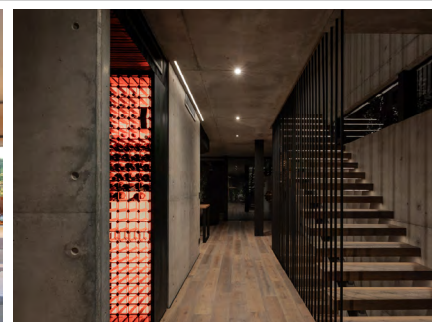

72 mm

65.5mm

62 mm

*Including Fascia
72.8mm - 113.5mm

Description:

The Origin Modular 13 series provide a high CRI, high output downlighting solution available in a variety of fascia styles, colours and colour temperatures. this product can be utilized to suit residential, retail and commercial applications.