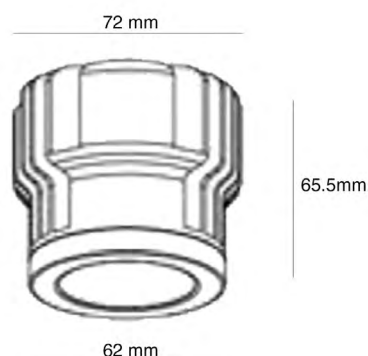

#### Specifications:

Power :	13w (Total 14.5w inc. LED Driver)
Performance :	1035lm (3000K) 1100lm (4000K)
Efficacy :	80lm/W
Operating Current :	350mA
Beam Angle :	65° (Frosted lens)
CRI :	93
Input Voltage :	100-240VAC
Output Voltage :	36VDC
Power factor :	> 0.95
Available CT :	3000-4000K
LED type :	Sharp COB
Material :	Aluminum alloy
Protection rating :	IP44 Class 2
Dimmable :	Yes
Lumen maintennce:	50,000Hrs
Warranty:	5 years

\*Including Fascia  
72.8mm - 113.5mm

**ziilUXE**