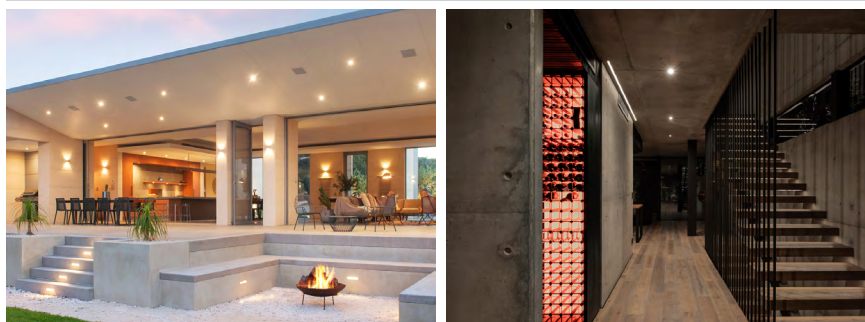

#### Description:

The Origin Modular 13 series provide a high CRI, high output downlighting solution available in a variety of fascia styles, colours and colour temperatures. this product can be utilized to suit residential, retail and commercial applications.