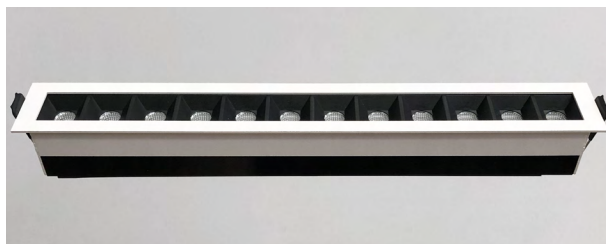

OSLIM12-45	-	W (White)	-	3000K
		B (Black)		4000K
		S (Silver)