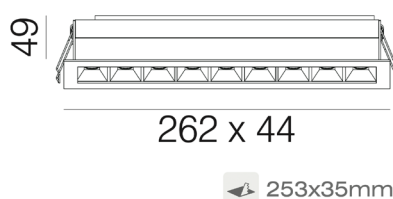

Origin Slim 12