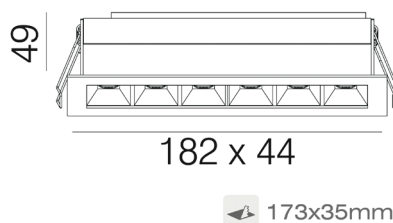

Origin Slim 9