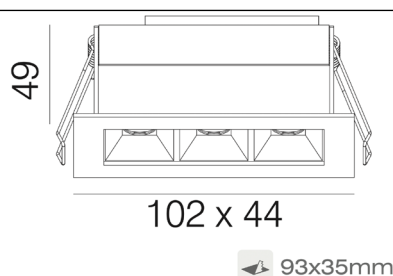

ziilUXE

Slim Series

Origin

Specifications:

Power :	6W / 12W / 16W / 20W
Performance :	300lm / 600lm / 900lm / 1200lm
Efficacy :	50 / 50 / 56 / 60lm/W
Operating Current :	500mA
Beam Angle :	45°
CRI :	>80
Input Voltage :	200-240VAC
Output Voltage :	9VDC / 18VDC / 27VDC / 36VDC
Available CT :	3000-4000K
LED type :	SMD
Material :	Aluminum alloy
Protection rating :	IP20 Class 2
Dimmable :	Triac
Lumen maintenance:	50,000Hrs
Warranty:	5 years

Origin Slim 3

Origin Slim 6