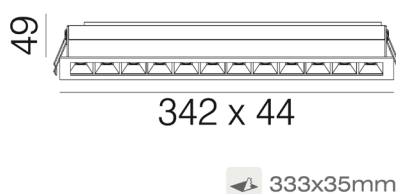

Description:

The Origin Slim series provide a multi-star, low glare downlighting solution in an ultra-slim form factor, available in a variety of sizes, fascia colours and colour temperatures. This product can be utilized to suit residential, retail and commercial applications.

Features:

- Adopts high quality SMD LED chips.
- Black Aluminium Alloy integrated heat sync for efficient dissipation to maximise lifespan.
- Standalone LED Driver with large input terminals for efficient installation and serviceability.
- Multi-Star lens for visual comfort and low glare.
- Easy to install, available in multiple sizes, colours and colour temperatures to accommodate a wide range of design styles.