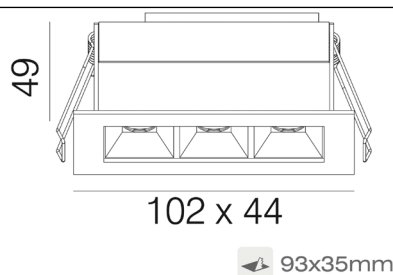

ziilUXE

Slim Series

Origin

Specifications:

Power :	6W / 12W / 16W / 20W
Performance :	300lm / 600lm / 900lm / 1200lm
Efficacy :	50 / 50 / 56 / 60lm/W
Operating Current :	500mA
Beam Angle :	45°
CRI :	>80
Input Voltage :	200-240VAC
Output Voltage :	9VDC / 18VDC / 27VDC / 36VDC
Available CT :	3000-4000K
LED type :	SMD
Material :	Aluminum alloy
Protection rating :	IP20 Class 2
Dimmable :	Triac
Lumen maintenance:	50,000Hrs
Warranty:	5 years

Origin Slim 3

Origin Slim 6