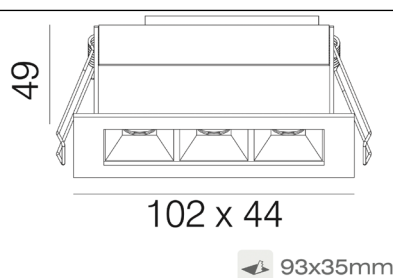

ziilUXE

Slim Series

Origin

Specifications:

Power :	6W / 12W / 16W / 20W
Performance :	300lm / 600lm / 900lm / 1200lm
Efficacy :	50 / 50 / 56 / 60lm/W
Operating Current :	500mA
Beam Angle :	45°
CRI :	>80
Input Voltage :	200-240VAC
Output Voltage :	9VDC / 18VDC / 27VDC / 36VDC
Available CT :	3000-4000K
LED type :	SMD
Material :	Aluminum alloy
Protection rating :	IP20 Class 2
Dimmable :	Triac
Lumen maintenance:	50,000Hrs
Warranty:	5 years

Origin Slim 3

Origin Slim 6