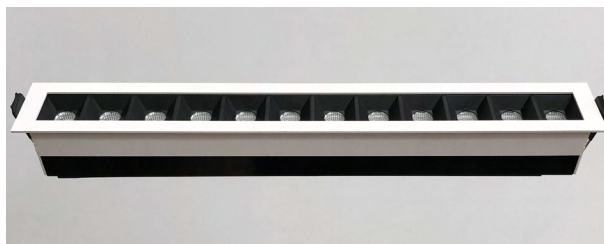

OSLIM12-45	-	W (White)	-	3000K
		B (Black)		4000K
		S (Silver)