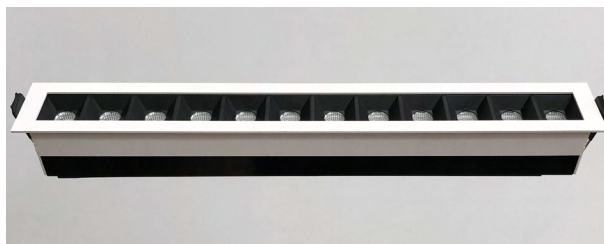

OSLIM12-45 - W (White) - 3000K
B (Black) - 4000K
S (Silver)